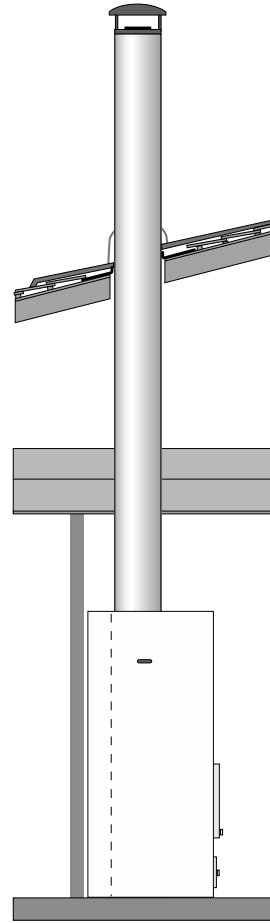

Kokonaistoimitus asennettuna

SCHIEDEL

- 30 vuoden takuu
- Euroopan johtava hormitoimittaja
- Harkko- ja teräs-piiput
- Korvausilma-piiput
- Myös tupla- ja triplahormit

Uunisepät